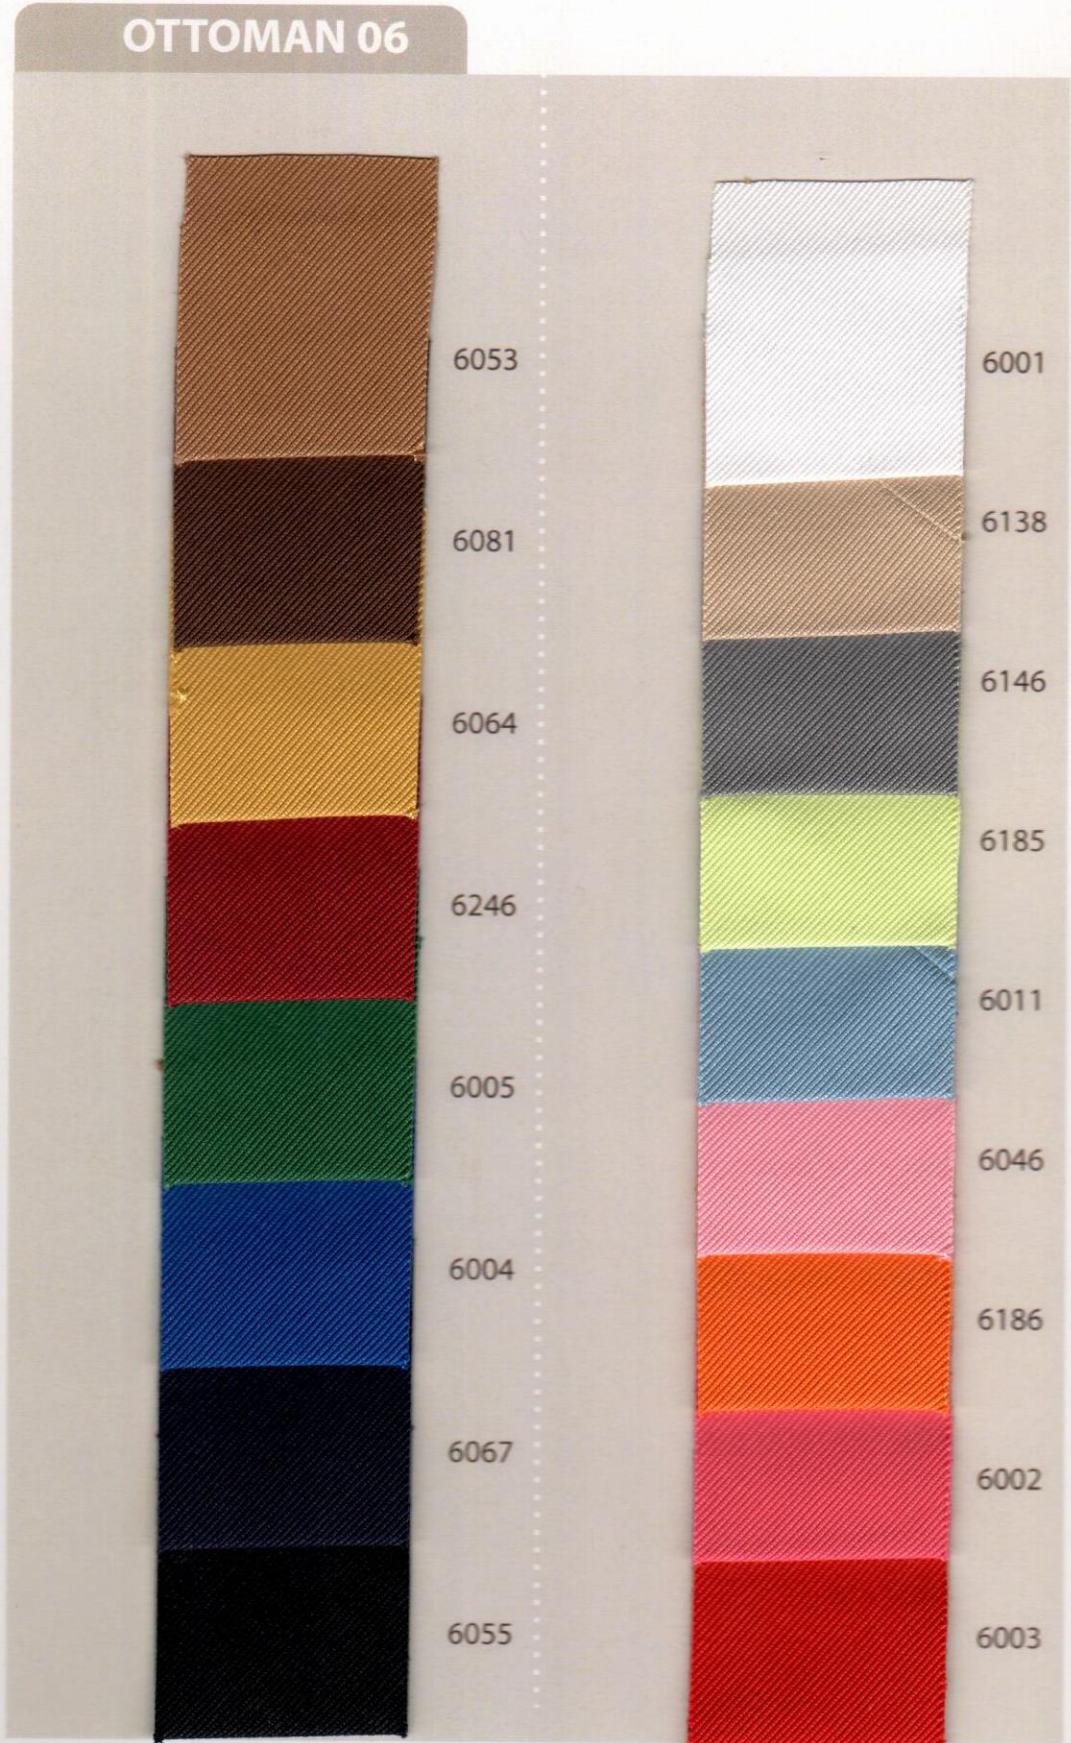

OTTOMAN 06

Dimension minimale de replie :
Minimum folding dimension : 15mm

La conformité de tous nos coloris est contrôlée, toutefois un léger écart entre deux bains de teinture est possible.
The conformity of all our colours is controlled; however, a slight difference between two dyeing batches is possible.

Composition: Polyester
Entretien / Washing instructions: